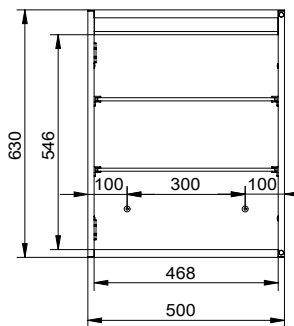

NEW

BLANCA

LED SHAVING CABINET

REMER

NEW

BLANCA

LED SHAVING CABINET

FEATURES	BLANCA
Copper Free Mirror	●
LED Lighting	●
Demister	●
Soft Close	●
Touch Sensor	●
Concealed Wire Technology	●
Finish: White	●
Two Adjustable Glass Shelves	●
Single-Sided Mirror Door (door opens right to left)	●
AVAILABLE SIZE (mm)	
500 x 900 x 145	✓

Size: 500x900x145mm
LED Lighting
Frontlit
Demister

RRP: \$1,769

Note: Remer Price List 01/07/2022 - 30/06/2023. All prices shown correct at time of printing. Sizes are in mm and nominal and should be checked prior to installation. Orders under \$300 (exclusive GST) will attract a \$30 (exclusive GST) freight charge. Warranty - 5 years replacement of parts or products. Note: Does not include labor. Please note all LED Products requiring hardwiring must be installed by a licensed electrician in accordance with local regulations. Actual colours may vary so please check colour samples before ordering.